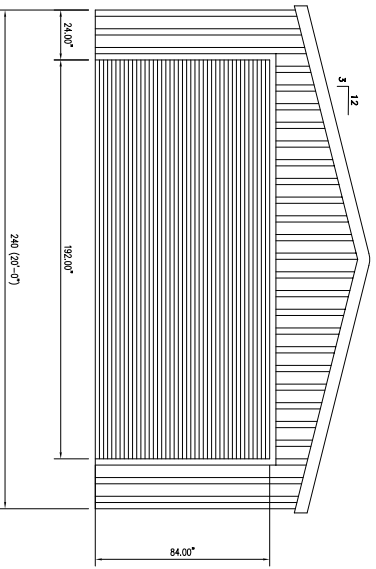

20' x 30' x 7'-6"

FRONT ELEVATION

BACK ELEVATION

RIGHT SIDE ELEVATION

FRONT WALL FRAMING

BACK WALL FRAMING

TYPICAL SIDE WALL FRAME